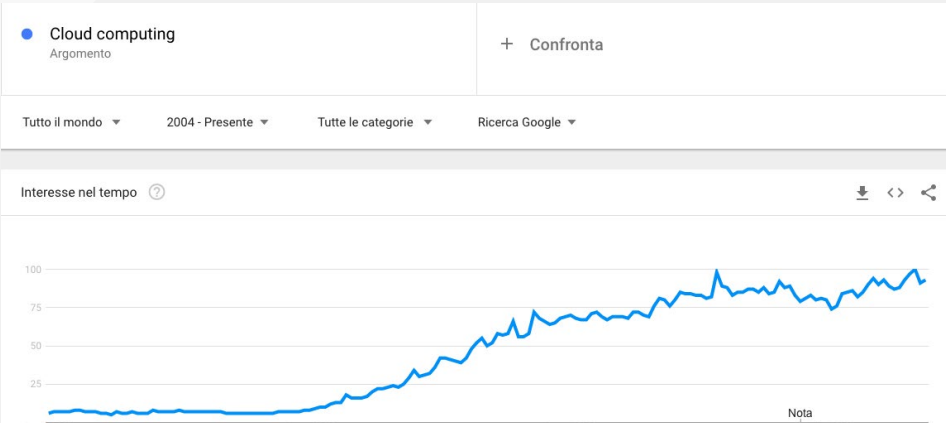

Mesh

Blockchain

Event-Driven

Continuous Adaptive Risk and Trust

Gartner

ENABLING TRENDS & RELATED SKILLS

SERVICE PARTNER
PLATINUM

#RedHatOSD