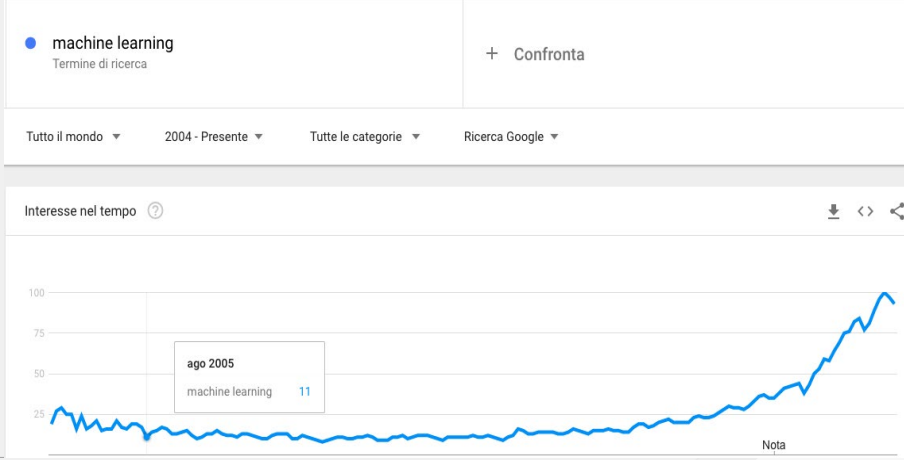

Mesh

Blockchain

Event-Driven

Continuous Adaptive Risk and Trust

Gartner

ENABLING TRENDS & RELATED SKILLS

SERVICE PARTNER
PLATINUM

#RedHatOSD