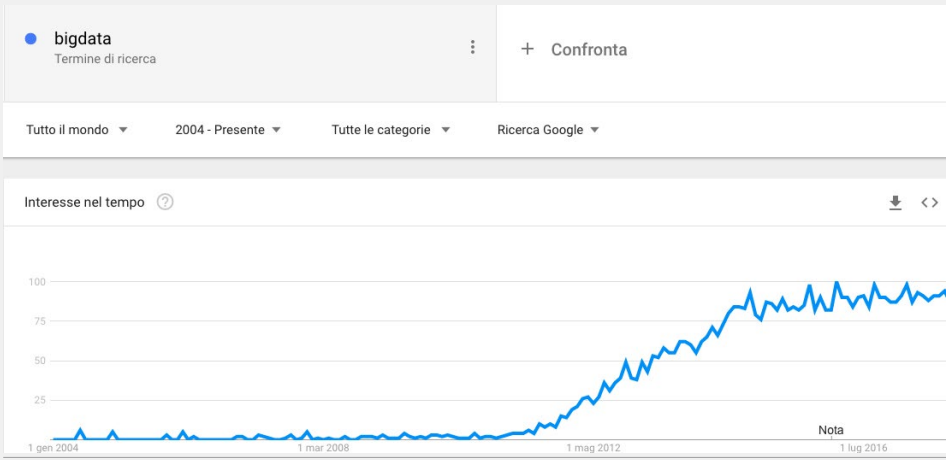

Mesh

Blockchain

Event-Driven

Continuous Adaptive Risk and Trust

Gartner

ENABLING TRENDS & RELATED SKILLS

SERVICE PARTNER
PLATINUM

#RedHatOSD