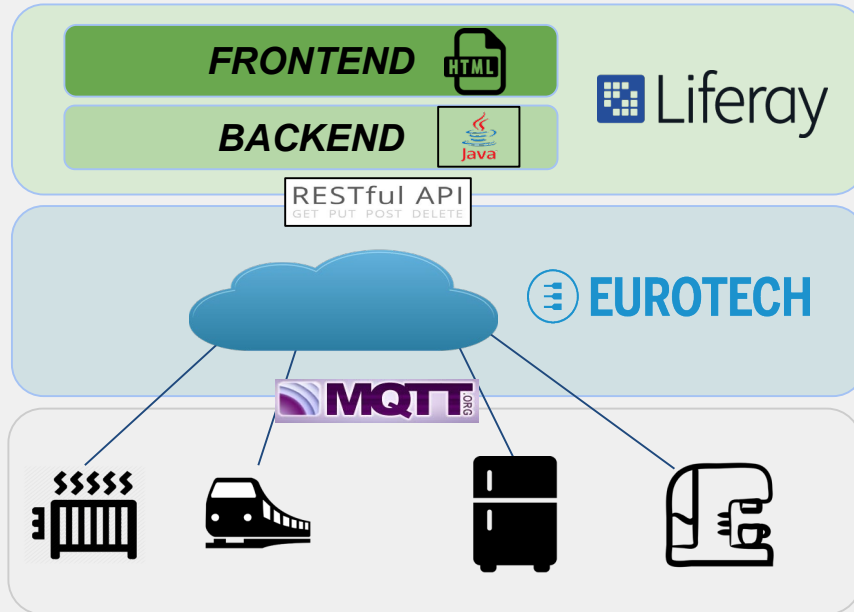

Mesh

Blockchain

Event-Driven

Continuous Adaptive Risk and Trust

Gartner

ENABLING TRENDS & RELATED SKILLS

SERVICE PARTNER
PLATINUM

#RedHatOSD

*Server Side generated
Front-end,
Data elaboration,
Account and
Authentication*

*Broker MQTT,
Bigdata repository
REST API interface,
Device authentication*

*Connected things with
MQTT protocol*

OBIETTIVO DOPPIO, SVILUPPO PRODOTTO E CRESCITA SKILL

CONNETTENDO

Connecting your devices, understanding your business

Digital Skills
Cross Functional
Partner Ecosystem

IOT Platform

CONNETTENDO - THE IOT PLATFORM

ZOPPAS INDUSTRIES LAUNCHES CONNETTENDO IOT PLATFORM AT MCE INTERNATIONAL EXPO