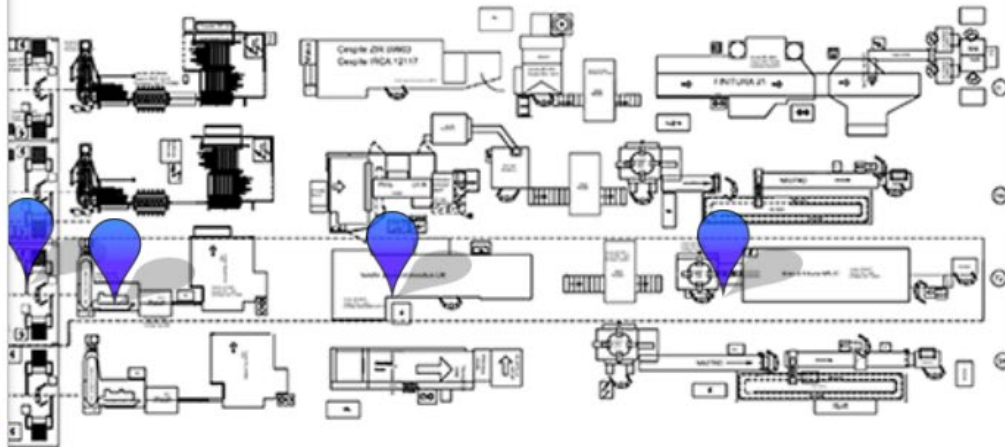

BUSINESS VERTICALS

IOT MEETS

INDUSTRY

4.0

Forecasting accuracy increased to 85+⁵

Linea NPL72

Map / ZIR - IRCA / Linea

Laminatoio di formazione 68478

Description: Laminatoio di formazione 68478

WORKING

ODL: **1001057338** Good: **16**

Meters OK: **2500** Scraps: **0**

Dashboard

WRAP UP

IOT strategic view for Zoppas Industries

Industry 4.0 enabled by IOT the way for Production excellence