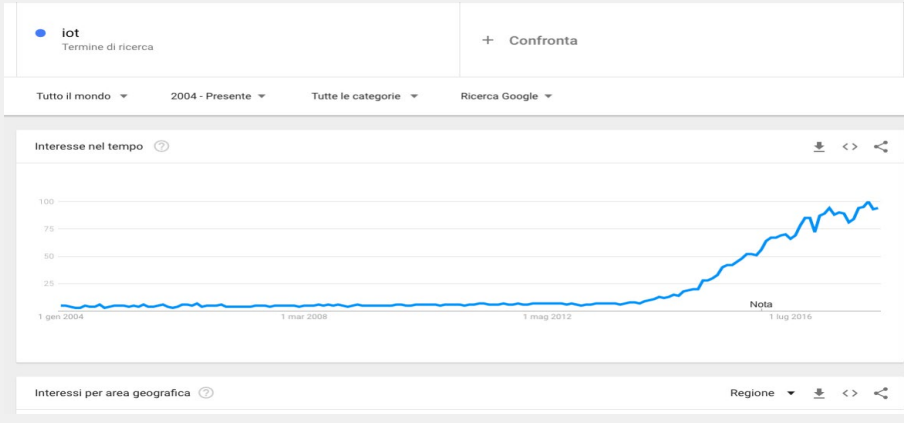

Mesh

Blockchain

Event-Driven

Continuous Adaptive Risk and Trust

Gartner

ENABLING TRENDS & RELATED SKILLS

SERVICE PARTNER
PLATINUM

#RedHatOSD